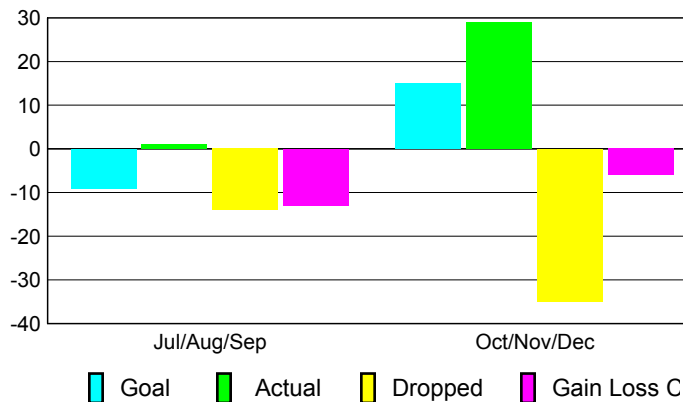

Membership Results 2010-2011

Goal, New, Dropped, Gain/Loss